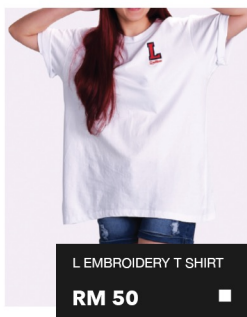

TIGER HIGHDENSITY T SHIRT

RM 50

LIMITLESS EMBROIDERT T SHIRT

RM 50

TIGER EMBROIDERY T SHIRT

RM 50

L EMBROIDERY T SHIRT

RM 50

STRIPED MEN T SHIRT
LIGHT BLUE

RM 100

LIMITLESS LONG DRESS

RM 120

STRIPED LADIES DRESS
LIGHT BLUE

RM 100

STRIPED MEN T SHIRT
DARK BLUE

RM 100