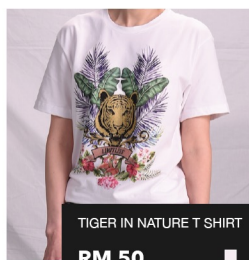

TIGER HIGHDENSITY T SHIRT

RM 50

LIMITLESS EMBROIDERT T SHIRT

RM 50

TIGER EMBROIDERY T SHIRT

RM 50

L EMBROIDERY T SHIRT

RM 50

STRIPED MEN T SHIRT
LIGHT BLUE

RM 100

LIMITLESS LONG DRESS

RM 120

STRIPED LADIES DRESS
LIGHT BLUE

RM 100

STRIPED MEN T SHIRT
DARK BLUE

RM 100

STRIPED LADIES DRESS
DARK BLUE

RM 100

STRIPED LADIES BLOUSE
DARK BLUE

RM 100

TIGER IN NATURE T SHIRT

RM 50

STRIPED LADIES BLOUSE
LIGHT BLUE

RM 100