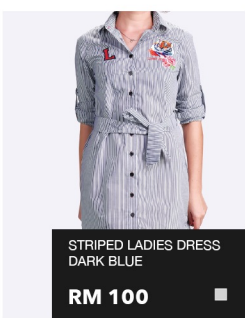

STRIPED MEN T SHIRT
LIGHT BLUE

RM 100

LIMITLESS LONG DRESS

RM 120

STRIPED LADIES DRESS
LIGHT BLUE

RM 100

STRIPED MEN T SHIRT
DARK BLUE

RM 100