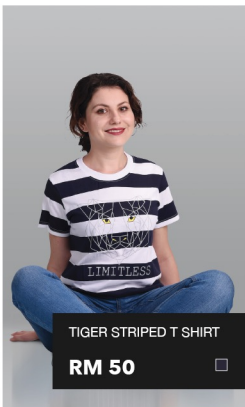

BOMBER JACKET GREEN

RM 150

BOMBER JACKET - DARK BLUE

RM 150

BOMBER JACKET - BLACK

RM 150

TIGER STRIPED T SHIRT

RM 50